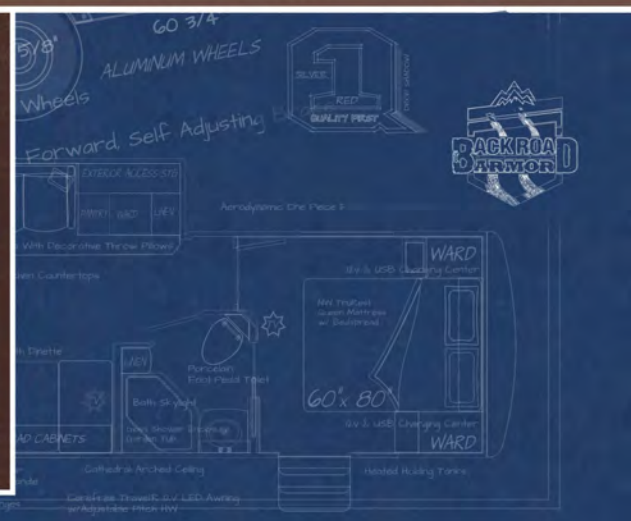

35-57 Early Autumn

Tested Interference Grid Technology

25 Years of Quality by Design

1993 - 2018

32A Elegant Truffle

Arctic Fox Classic Travel Trailers

A 22G F

A 25R F