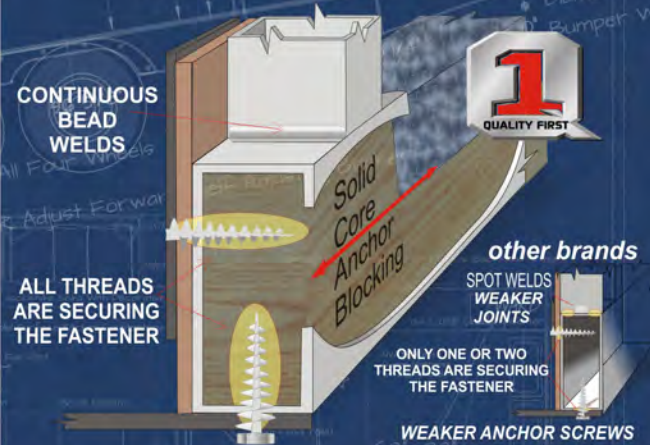

SOLID CORE ANCHOR BLOCKING AND CONTINUOUS WELDS

Now that's an **ABSOLUTE** Quality Superstructure!