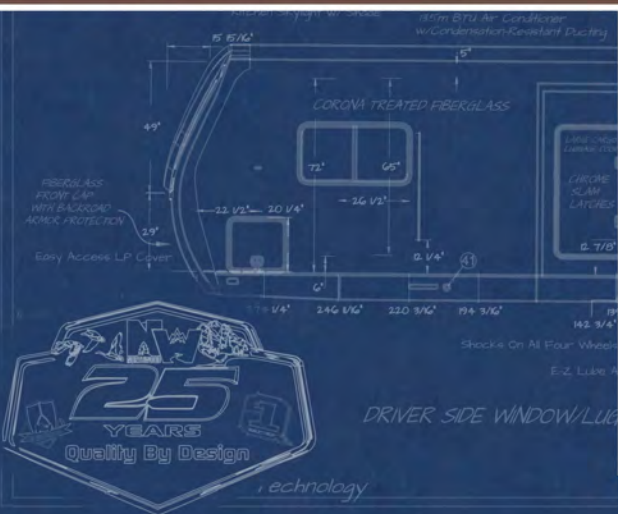

35-57 Early Autumn

Tested Interference Grid Technology

25 Years of Quality by Design

1993 - 2018

32A Elegant Truffle

Arctic Fox Classic Travel Trailers

A 22G F

A 25R F