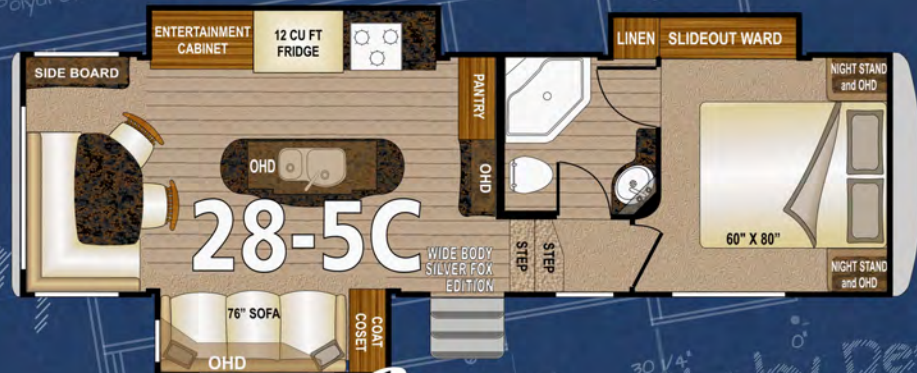

Silver Fox Fifth Wheels