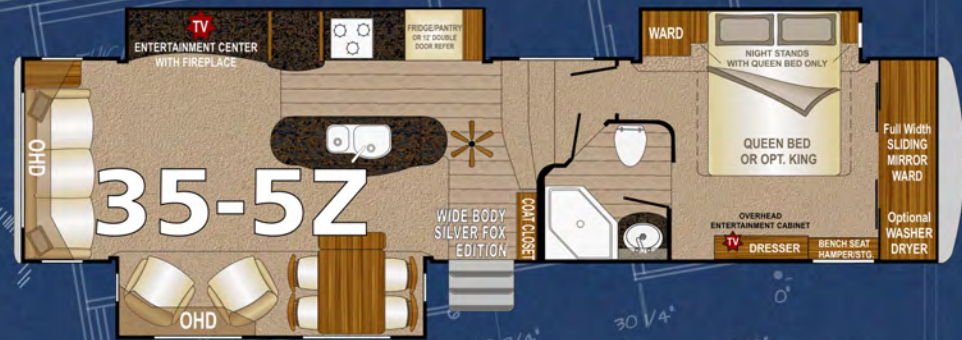

Arctic Silver Fox Fifth Wheels

A 32-5M *F*

A 35-5Z *F*