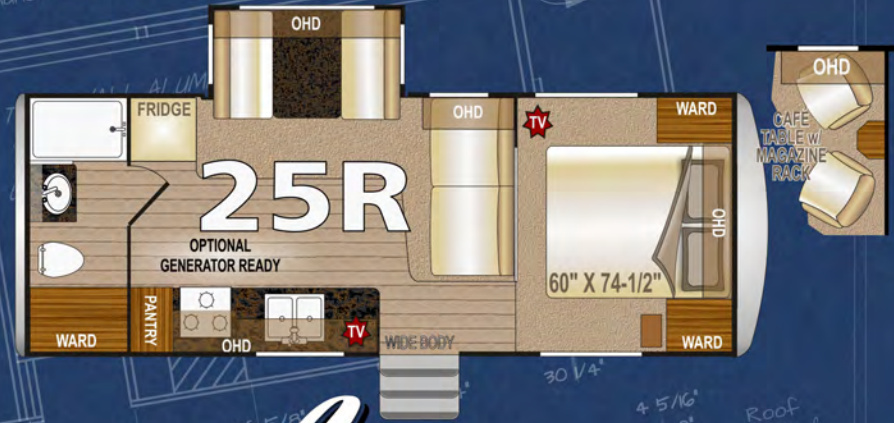

Arctic Fox Classic Travel Trailers